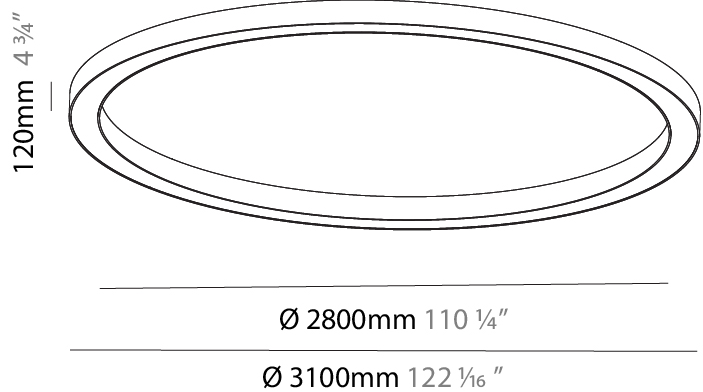

1. To build a product code in our configurator select the specify button on the base model # product page
2. To build a manual product code on this datasheet choose from the options listed below in blue font and add the suffix to the base model #

GENERAL

Series: Glorious
Subseries: Glorious
Brand: Prolight
Division: Architectural
Mounting Type: Surface
Mounting Location: Ceiling
Subcategory: Ambient

PHYSICAL

Shape: Round
Diameter (mm): 3100
Diameter (in): 122 1/16
Height (mm): 120
Height (in): 4 3/4
Light Distribution: Direct
Weight (kg): 38.3
Weight (lbs): 84.26
Diffuser: PMMA - Opal
Fixture Finish: SSR / BKV / CWI / CRY / HAB / LAG / UFT / ITA / RUA / RUR / MIC / FTG / MYG / TWT / LOD / PUS / FRO / FUP / KIA / POP / BLS / SPG / MEY / GOH / GUM / CHC / COM / ABZ / JAG / OBR / MOS / ROR
Fixture Material: Aluminum

ELECTRICAL

Lamp Type: LED (Zhaga Standard)
Input Wattage (W): 160
Total Output Wattage (W): 128 / 102.4 (3500K)
Dimming: Non-Dimming / Phase Dimming (120Vac only) / 0-10V Dimming
Driver Included: Yes
Driver Location: Integrated
Driver Type: Constant Current - 120 / 277Vac
Driver Class: Class 2
Input Voltage (V): 120 - 277
Constant Current (MA): 350 / 800 (3500K)

LED

Color Temperature (°K): 3000 / 3500 / 4000
Max. Delivered Lumen (lm): 14770 / 15288 / 15600
CRI: >80 CRI
Efficiency (%): 65
Lamp Life (hrs): 50000

OPTICAL

RATINGS AND CERTIFICATIONS

Certified By: Certified for North American Standards
IP rating: IP20